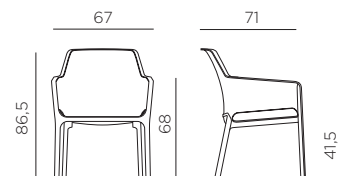

### Ref. 327

4,9

peso prodotto in kg  
weight of product in kg

4

0,590 m<sup>3</sup>

imballo cartonato - pz e volume in m<sup>3</sup>  
carton packing - pcs and volume in cbm

16 pz

pz su pallet  
pcs on pallet