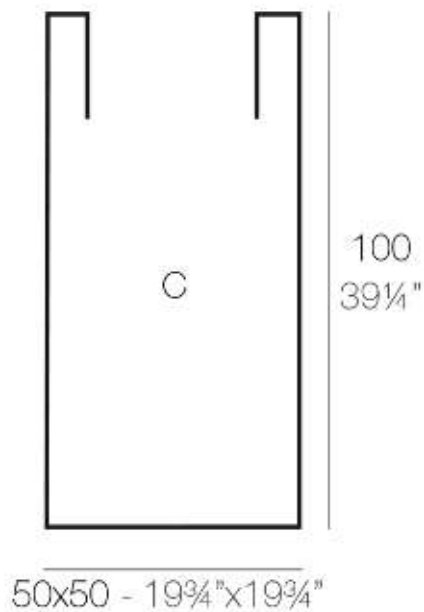

## Description

Pot made of polyethylene resin by rotational moulding. 100% Recyclable. Item suitable for indoor and outdoor use. Available in different finishes.

Weight: 14 Kg

CUBO ALTO 50 x 100 cm	C = 249 L
HIGH CONE 19 3/4" x 39 1/4"	C = 66 gal