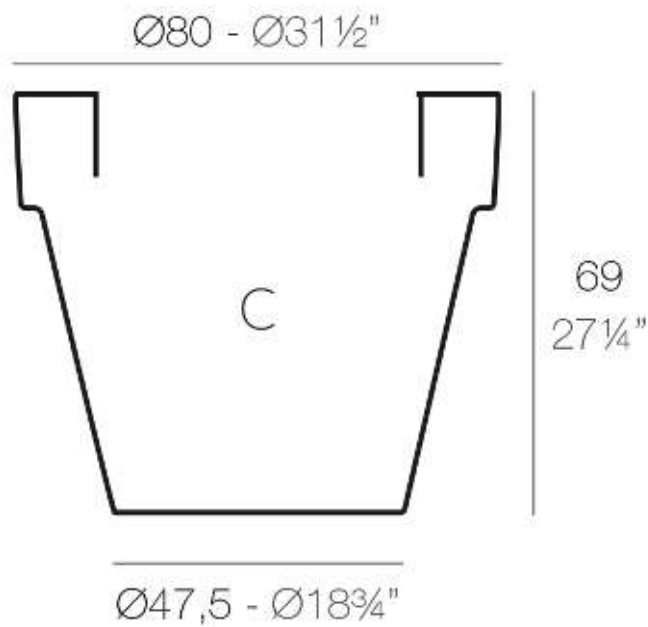

## Description

Pot made of polyethylene resin by rotational moulding. 100% Recyclable. Item suitable for indoor and outdoor use. Available in different finishes.

Weight: 8 Kg

MACETA Ø80

MACETA Ø31½"

C = 220 L