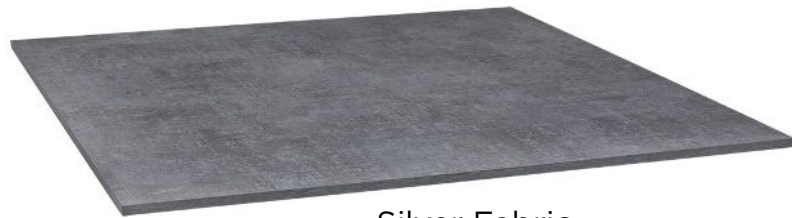

SEVERIN EXTERIOLIT 48"X32"

RECTANGLE TABLETOP

Poplar Veneer Marine Grade Plywood Board
with 1/16th HPL Coating on Both Sides •
Self-Tapping Screws Included to Connect to
Nardi / NoRock Bases • UV Protected

Atrium Grey
SV-AG48X32

Carrara Marble
SV-CM48X32

Marble Pietro
SV-PM48X32

Silver Fabric
SV-SFEX48X32