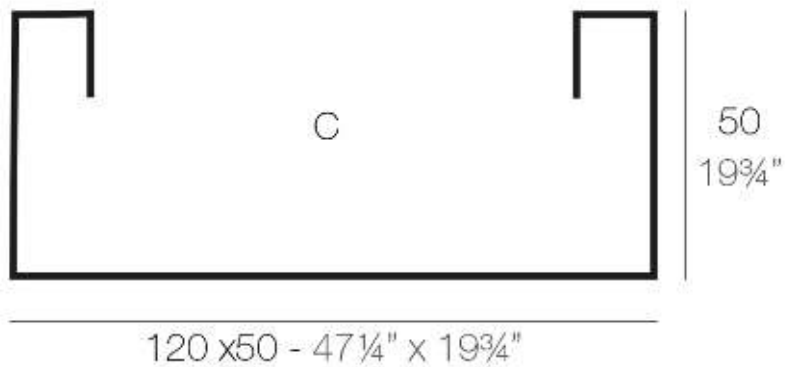

Info

Description

Pot made of polyethylene resin by rotational moulding. 100% Recyclable. Item suitable for indoor and outdoor use. Available in different finishes.

Weight: 14 Kg

JARDINERA 120 x 50 cm	C = 300 L
JARDINIÈRE 47 ¹ / ₄ " x 19 ³ / ₄ "	C = 79 gal