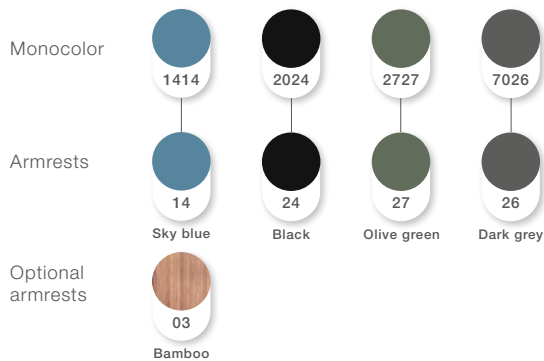

COLORS

**BOX
DIMENSIONS**
H: 99 cm
W: 62 cm
L: 66 cm

**PALLET
DIMENSIONS**
H: 228 cm
W: 62 cm
L: 126 cm

SHIPPING UNITS
3 pc/box
UNITS / PALLET
24

HOUE

RODELUNDVEJ 4A · 8680 RY · DENMARK · HOUE.COM