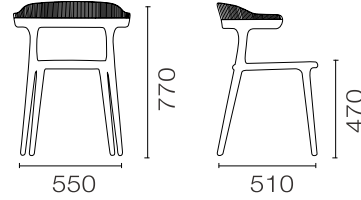

LUNA STRIPE armchair

Color Options

PP Finish

| Net weight | Gross weight | Max. Stacking | Packaging | Shipment Deatils |
|------------|--------------|---------------|---|--|
| 4.00 | 4.83 | | 690x590x910mm / m ³ 0.37 | 20' : 216 pcs. 40' : 480 pcs. 40HC : 640 pcs. 100cbm : 960 pcs. |