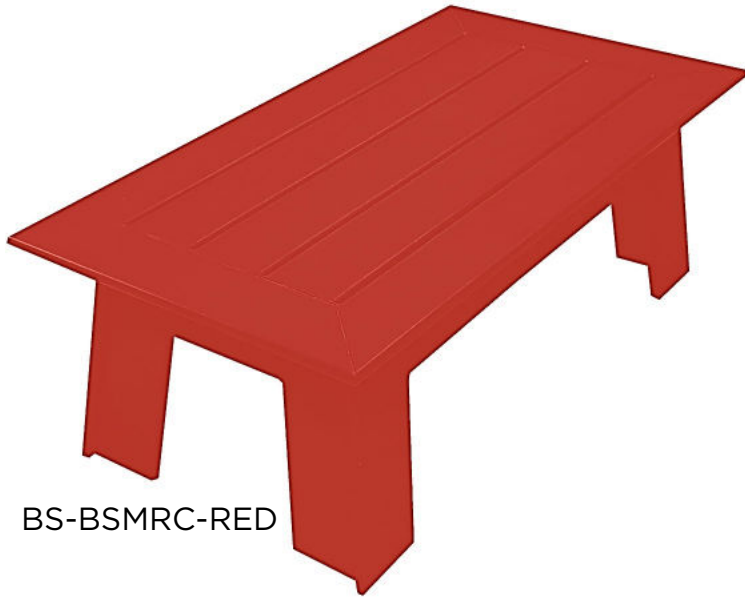

MODERN ADIRONDACK COFFEE TABLE

Polyethylene Construction • UV
Protected • Assembly Required • Made in
Canada

BS-BSMRC-RED

BS-BSMRC-BLACK

BS-BSMRC-WHITE

52 lbs