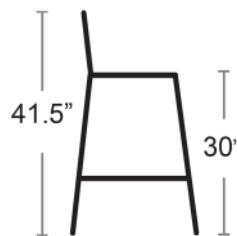

# MARCO BATYLINE ARMLESS BAR

Square Tubular Aluminum Powder Coated  
Frame • Batyline Seat and Back • 325 lbs  
capacity

Antracite / Batyline  
517B-BT-GA

Silver / Batyline  
517B-BT-GS

— 22" —

— 23.5" — 18 lbs