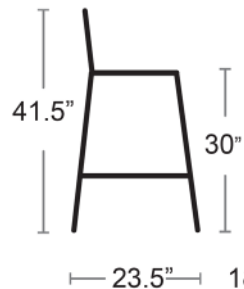

# MARCO WICKER ARMLESS BAR

Square Tubular Aluminum Powder Coated  
Frame • Viro Wicker Seat and Back • 325 lbs  
capacity

Antracite / Wicker  
517B-SW-BA

Silver / Wicker  
517B-SW-BS

18 lbs