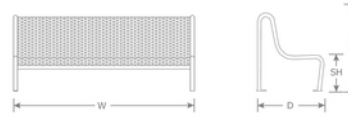

DETAILS

H	W	D	Lbs
33.5"	81"	30"	71.5

Outdoor Bench

Electro-galvanized steel & powder coat finish

May be bolted down

Made in Spain

Frame: Tubular Steel

Seat/Back: Perforated Steel Mesh

SHIPPING

Master Pack Quantity: 1

Master Pack Dimensions: 93"x33"x39"

Master Pack Weight: 75 Lbs.

Freight Class: 300

FOB: PA 17042

Quick Ship Finishes:

Glossy Silver