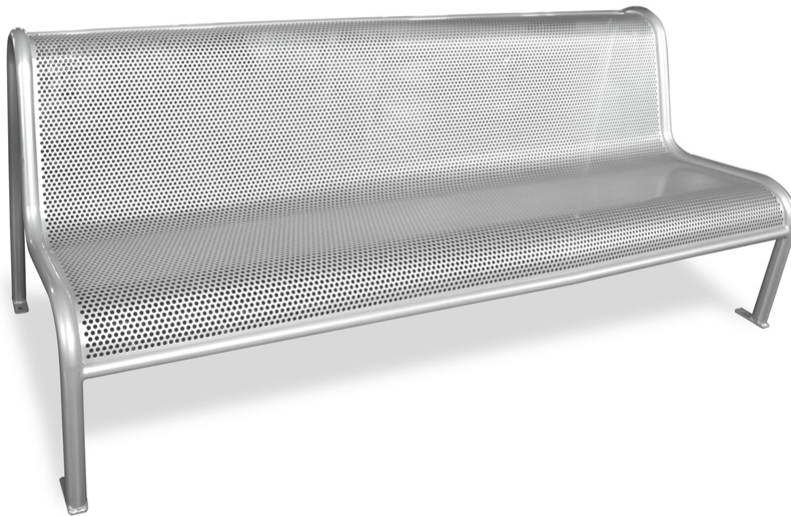

DETAILS

H	W	D	Lbs
33.5"	81"	30"	71.5

Outdoor Bench

Electro-galvanized steel & powder coat finish

May be bolted down

Made in Spain

Frame: Tubular Steel

Seat/Back: Perforated Steel Mesh

SHIPPING

Master Pack Quantity: 1

Master Pack Dimensions: 93"x33"x39"

Master Pack Weight: 75 Lbs.

Freight Class: 300

FOB: PA 17042

Quick Ship Finishes:

Glossy Silver