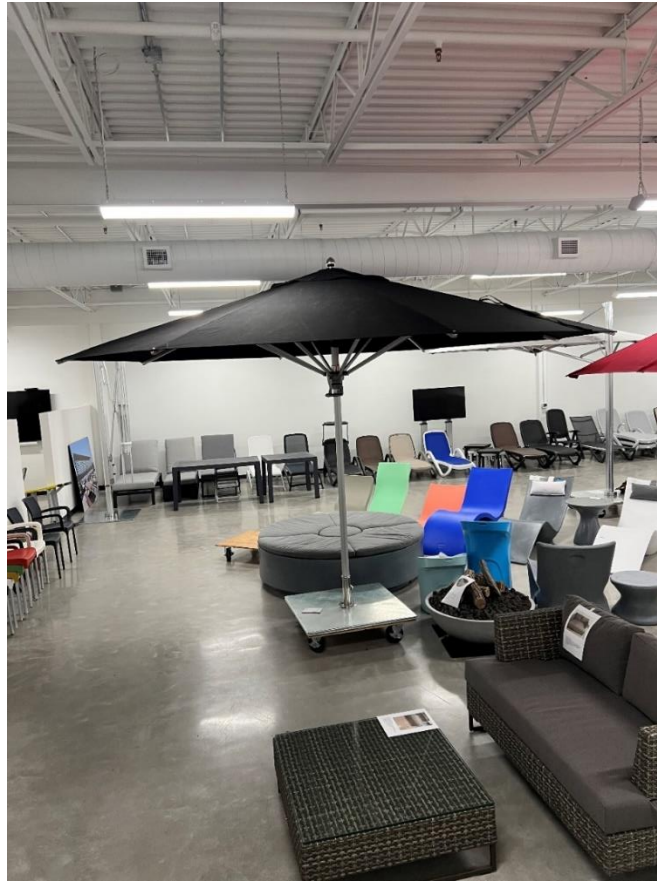

UV RESISTANT

TOP DIAMETER = 32"

HEIGHT = 27"

COLOR = ANTRACITE

CLEARANCE PRICE = \$250 EACH

10 AVAILABLE

SHADE

CLEARANCE